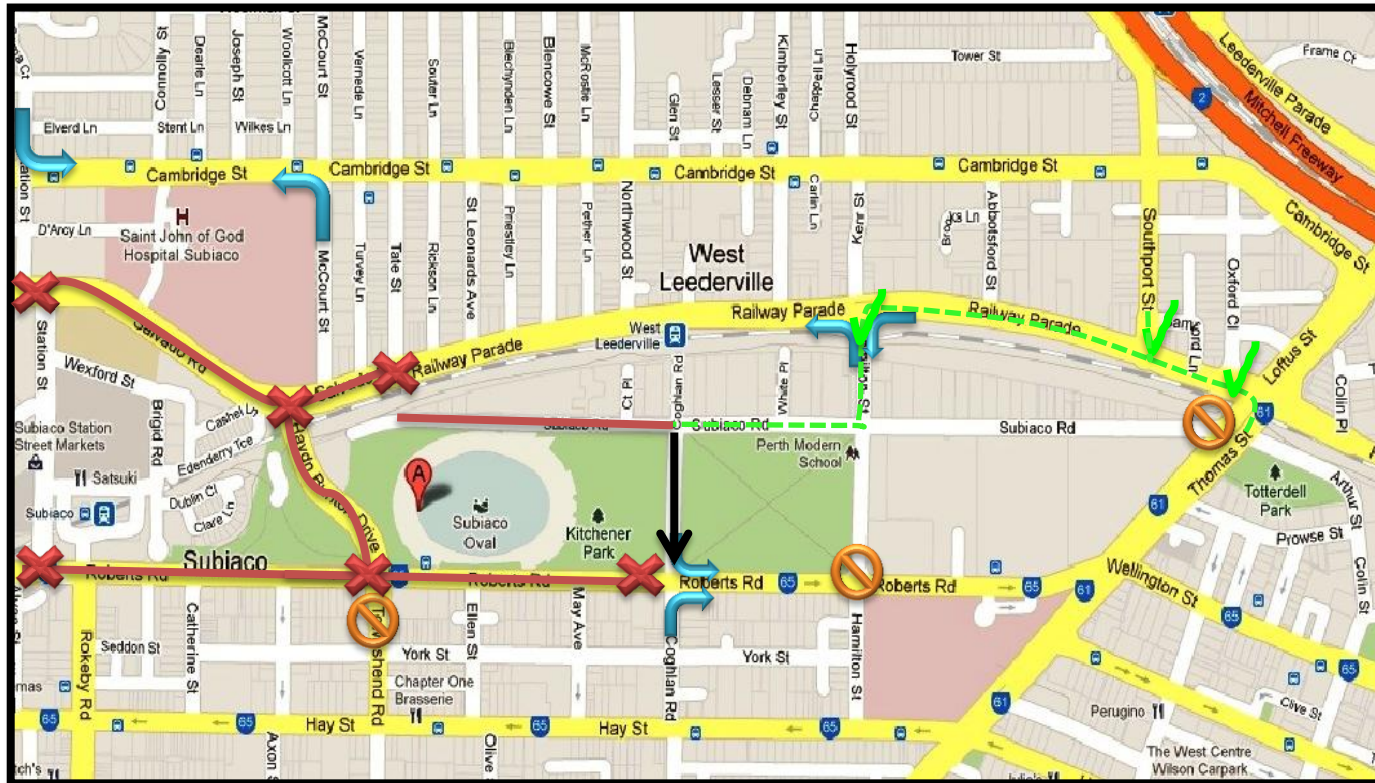

# PATERSONS STADIUM POST-MATCH ROAD CLOSURES

SYMBOL	ROAD CLOSURES
	<ul style="list-style-type: none"> <li>• Station Street onto Cambridge Street <b>LEFT</b> turn only</li> <li>• McCourt Street onto Cambridge Street <b>LEFT</b> turn only</li> <li>• Hamilton Street onto Railway Parade <b>LEFT</b> turn only</li> <li>• Coughlan Road onto Roberts Road <b>LEFT</b> turn only</li> </ul>
	<ul style="list-style-type: none"> <li>• Coughlan Road onto Roberts Road <b>RIGHT</b> turn only</li> <li>• Railway Parade onto Hamilton Street <b>RIGHT</b> turn only</li> </ul>
	<ul style="list-style-type: none"> <li>• <b>No access</b> from Hamilton Road from Roberts Road</li> <li>• Subiaco Road has <b>no access</b> at Thomas Street</li> <li>• Towshend Road restricted with <b>no north bound traffic access</b></li> </ul>
	<ul style="list-style-type: none"> <li>• Coghlan Rd from Subiaco Road to Roberts Road will be Restricted to <b>South bound</b> traffic only</li> </ul>
	<ul style="list-style-type: none"> <li>• Haydn Bunton Drive <b>closed</b> from Railway Parade to Roberts Road</li> <li>• Roberts Road Closed from Rokeby Road to Coghlan Road</li> <li>• Subiaco Road Closed from Coghlan Road to SFC car park</li> </ul>
	<ul style="list-style-type: none"> <li>• Alternate entry to Post-Match Road Closures to Patersons Stadium</li> </ul>