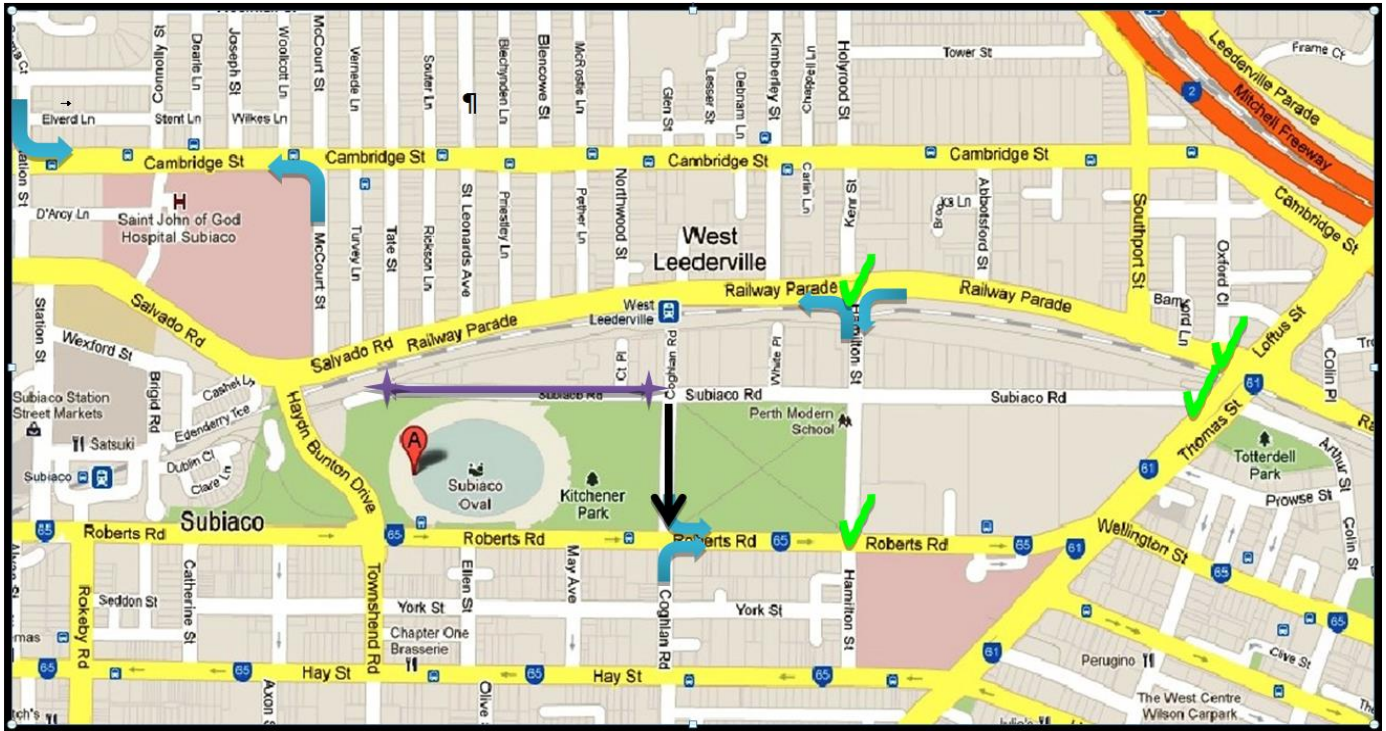

Pre Match Road Closure