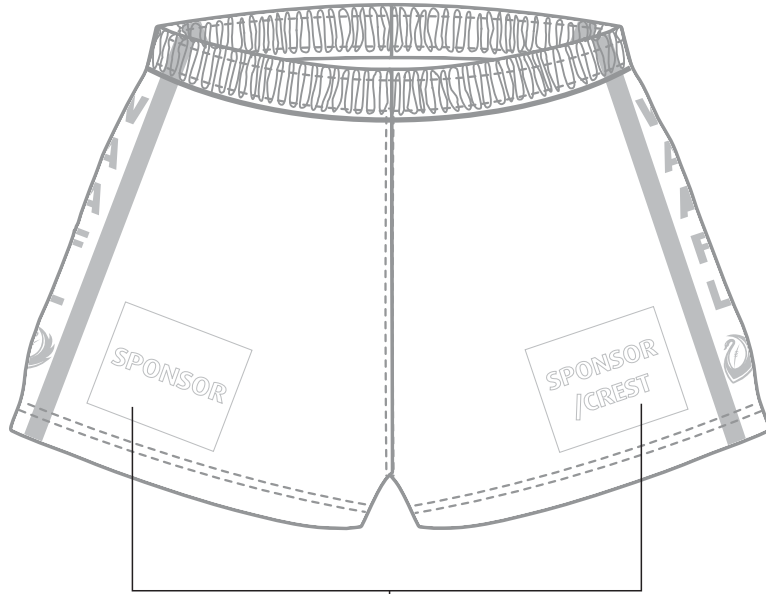

## BACK

**Top Back (Yoke)**  
Sponsor or Club Crest  
(not mandatory)  
80mm(W) x 80mm(H)

**Centre Back**  
Jumper Number  
270mm(H)

**Lower Back**  
Sponsor Logo/s  
300mm(W) x 150mm(H)

If there are more than 1 sponsor logos in this area, the max combined size is as stated above.

**Left Chest**  
Size: 50 mm x 70 mm

**Logo Colours**

- C100 - Jet Black
- C147 - Gold
- C140 - White

**Right Chest**  
Size: 75 mm x 68 mm

**Logo Colours**

- 25/100/100/22
- 3/40/85/0
- 2/16/63/0
- 3/38/76/0
- 18/82/100/7
- C140 - White

**Right Chest**  
Size: 55 mm x 48 mm

**Logo Colours**

- C213 - Gold
- C207 - Royal
- C140 - White

**Right Chest**  
Size: 75 mm x 35 mm  
**Logo Colours**

- C100 - Jet Black
- C139 - Gold
- C006 - Gold
- C006 - Gold

# 2018 WAAFL Playing Shorts - Specifications

**FRONT**

**Shorts Front Left/Right**  
 Sponsor or crest logo  
 100mm(W) x 80mm(H)

**BACK**

**SIDE**

**Shorts - Side**  
**WAAFL Letters**  
 22mm(H)  
 - mandatory  
 - changed to match club colours