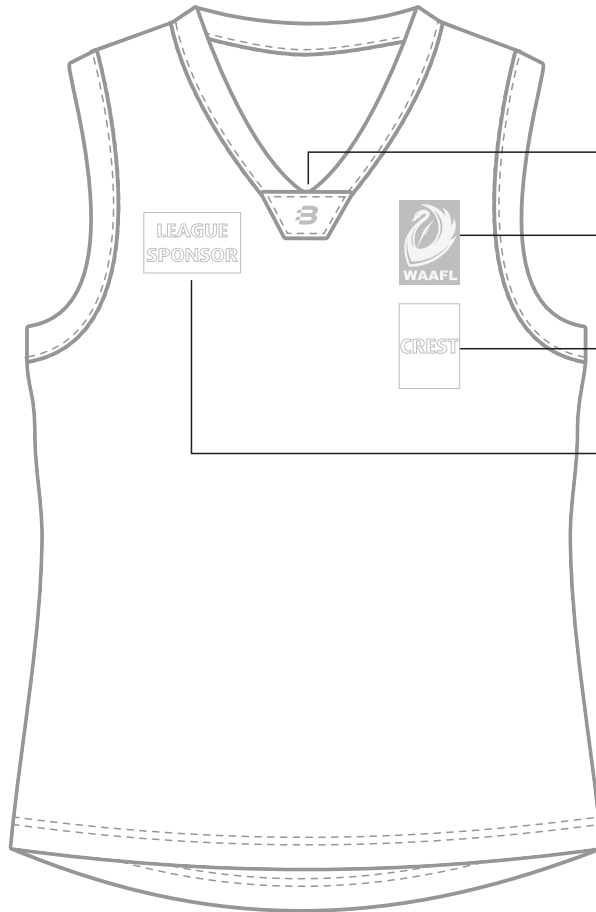

## FRONT

**Collar**  
Blackchrome 'B'  
30mm(W) x 25mm(H)

**Left Chest**  
WAAFL Logo  
50mm(W) x 70mm(H)

**Left Chest 2**  
Club crest permitted only  
(not mandatory)  
50mm(W) x 70mm(H)

**Right Chest**  
League Sponsor  
Seniors - Carlton Draught logo  
75mm(W) x 68mm(H)

**Left Chest**  
Size: 50 mm x 70 mm

**Logo Colours**

- C100 - Jet Black
- C147 - Gold
- C140 - White

**Right Chest**  
Size: 75 mm x 68 mm

**Logo Colours**

- 25/100/100/22
- 3/40/85/0
- 2/16/63/0
- 3/38/76/0
- 18/82/100/7
- C140 - White

**Right Chest**  
Size: 55 mm x 48 mm

**Logo Colours**

- C213 - Gold
- C207 - Royal
- C140 - White

**Right Chest**  
Size: 75 mm x 35 mm  
**Logo Colours**

- C100 - Jet Black
- C139 - Gold
- C006 - Gold
- C006 - Gold