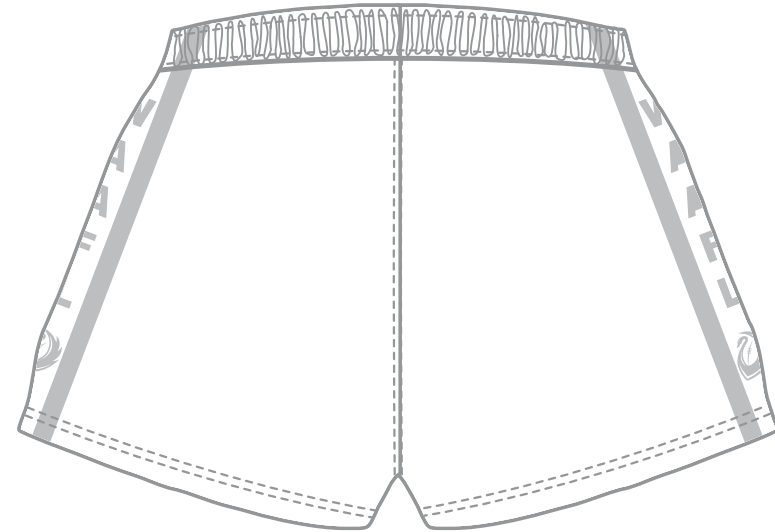

## BACK

**Top Back (Yoke)**  
Sponsor or Club Crest  
(not mandatory)  
80mm(W) x 80mm(H)

**Centre Back**  
Jumper Number  
270mm(H)

**Lower Back**  
Sponsor Logo/s  
300mm(W) x 150mm(H)

If there are more than 1 sponsor logos in this area, the max combined size is as stated above.

**Left Chest**  
Size: 50 mm x 70 mm

**Logo Colours**

- C100 - Jet Black
- C147 - Gold
- C140 - White

**Right Chest**  
Size: 75 mm x 68 mm

**Logo Colours**

- 25/100/100/22
- 3/40/85/0
- 2/16/63/0
- 3/38/76/0
- 18/82/100/7
- C140 - White

**Right Chest**  
Size: 55 mm x 48 mm

**Logo Colours**

- C213 - Gold
- C207 - Royal
- C140 - White

**Right Chest**  
Size: 75 mm x 35 mm  
**Logo Colours**

- C100 - Jet Black
- C139 - Gold
- C006 - Gold
- C006 - Gold

# 2018 WAAFL Playing Shorts - Specifications

**FRONT**

**Shorts Front Left/Right**  
 Sponsor or crest logo  
 100mm(W) x 80mm(H)

**BACK**

**SIDE**

**Shorts - Side**  
**WAAFL Letters**  
 22mm(H)  
 - mandatory  
 - changed to match club colours