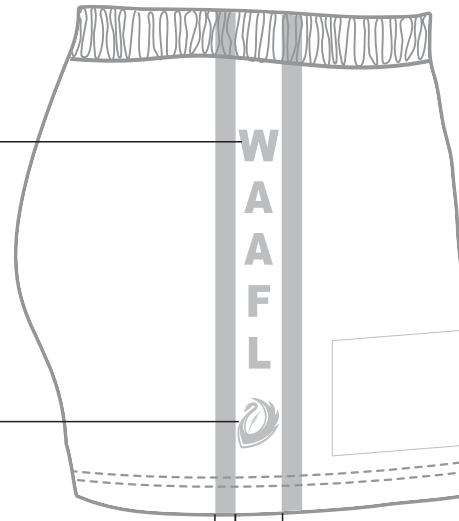

**Left Chest**  
Size: 50 mm x 70 mm

**Logo Colours**

- C100 - Jet Black
- C147 - Gold
- C140 - White

**Right Chest**  
Size: 75 mm x 68 mm

**Logo Colours**

- 25/100/100/22
- 3/40/85/0
- 2/16/63/0
- 3/38/76/0
- 18/82/100/7
- C140 - White

**Right Chest**  
Size: 55 mm x 48 mm

**Logo Colours**

- C213 - Gold
- C207 - Royal
- C140 - White

**Right Chest**  
Size: 75 mm x 35 mm  
**Logo Colours**

- C100 - Jet Black
- C139 - Gold
- C006 - Gold
- C006 - Gold

# 2018 WAAFL Playing Shorts - Specifications

**FRONT**

**Shorts Front Left/Right**  
 Sponsor or crest logo  
 100mm(W) x 80mm(H)

**BACK**

**SIDE**

**Shorts - Side**  
**WAAFL Letters**  
 22mm(H)  
 - mandatory  
 - changed to match club colours

**Shorts - Side**  
**WAAFL Logo**  
 35mm(H)  
 - mandatory  
 - changed to match club colours

**Outer Stripe**  
 16mm(W)

**Centre Stripe**  
 32mm(W)