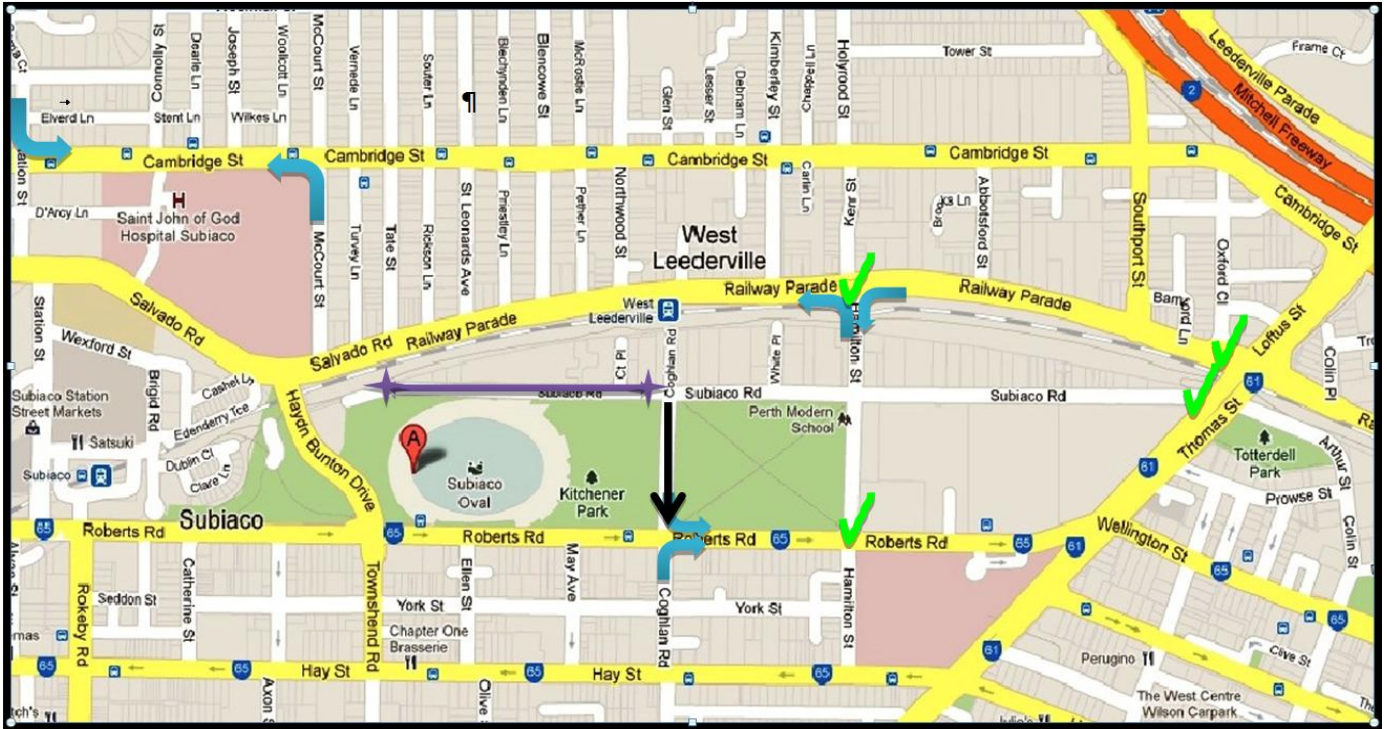

Pre Match Road Closure