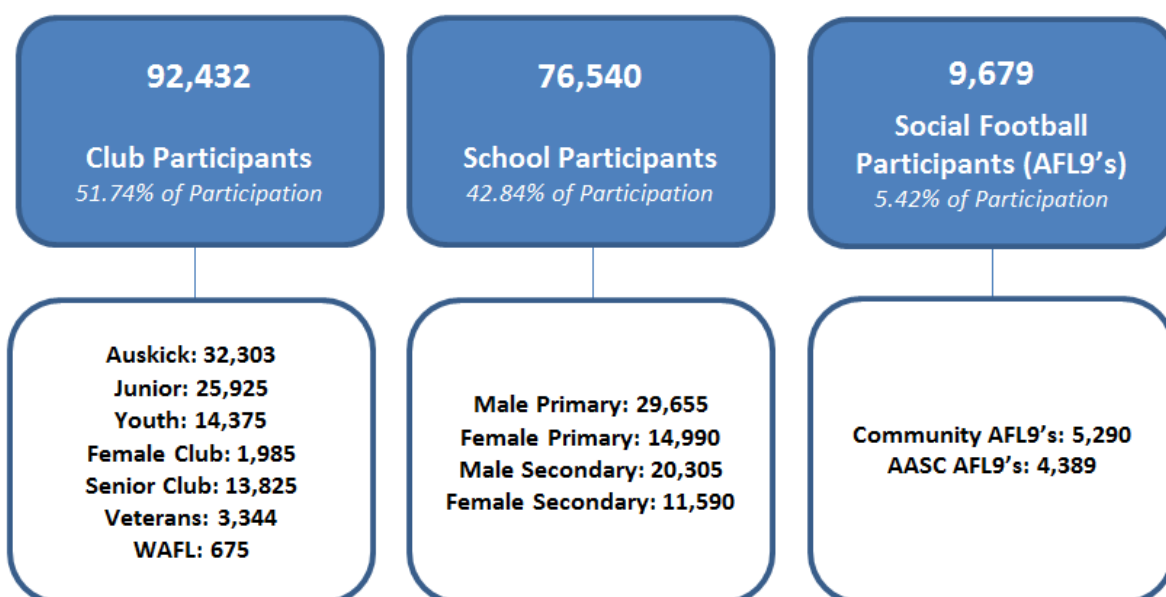

Club Football

- A total of 92,432 participants (51.74% of WA participation)
- 32,303 participants in AFL Auskick (18.08% of WA participation),
- 25,925 participants in Junior Football: Year 4-Year 7 (14.51% of WA participation),
- 14,375 participants in Youth Football: Year 8-Year 12 (8.05% of WA participation),
- 13,825 participants in Senior Football (7.74% of WA participation)
- 3344 participants in Veterans Football (1.87% of WA participation),
- 675 participants in the WAFL Competition (0.38% of WA participation).

School Football

- A total of 76,540 participants (42.84% of WA participation)
- 44,645 participants in Primary School competitions (24.99% of WA participation)
- 31,895 participants in Secondary School competitions (17.85% of WA participation)

Social Football

- A total of 9,679 participants (5.42% of WA participation)
- 5,290 participants in AFL9's Community (2.96% of WA participation)
- 4,389 participants in AFL9's AASC (2.46% of WA participation)

Female Football

- A total of 33,571 (18.79% of total participation)
- 28,565 participants in dedicated women/girls competitions – includes Club and School Female Participation (15.99% of WA participation).
- 4834 girls participating in Auskick in 2014 (14.96% of total Auskick numbers).
- 172 AFL9's Female Participants (Note does not include mixed teams or AASC participants).

Metro/Regional

Western Australia has 17 Districts and Regions (9 Metropolitan Districts & 8 Country Regions). In 2014, they achieved the following participation figures:

- 124,432 Metro participants (69.65% of WA Participation)
- 54,219 Regional Participants (30.35% of WA Participation)

Metropolitan

- Peel: 19,420 participants (10.87% of WA participation)
- West Perth: 15,996 participants (8.95% of WA participation)