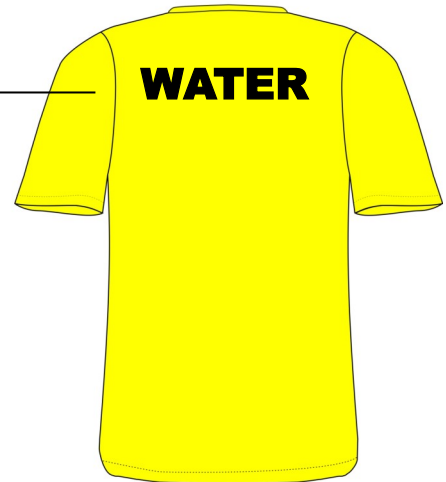

## **RUNNER**

WAAFL LOGO 70MM(H) x 50MM(W)

## **WATER**

FONT: ARIAL BLACK 40MM(H)  
WAAFL LOGO 70MM(H) x 50MM(W)