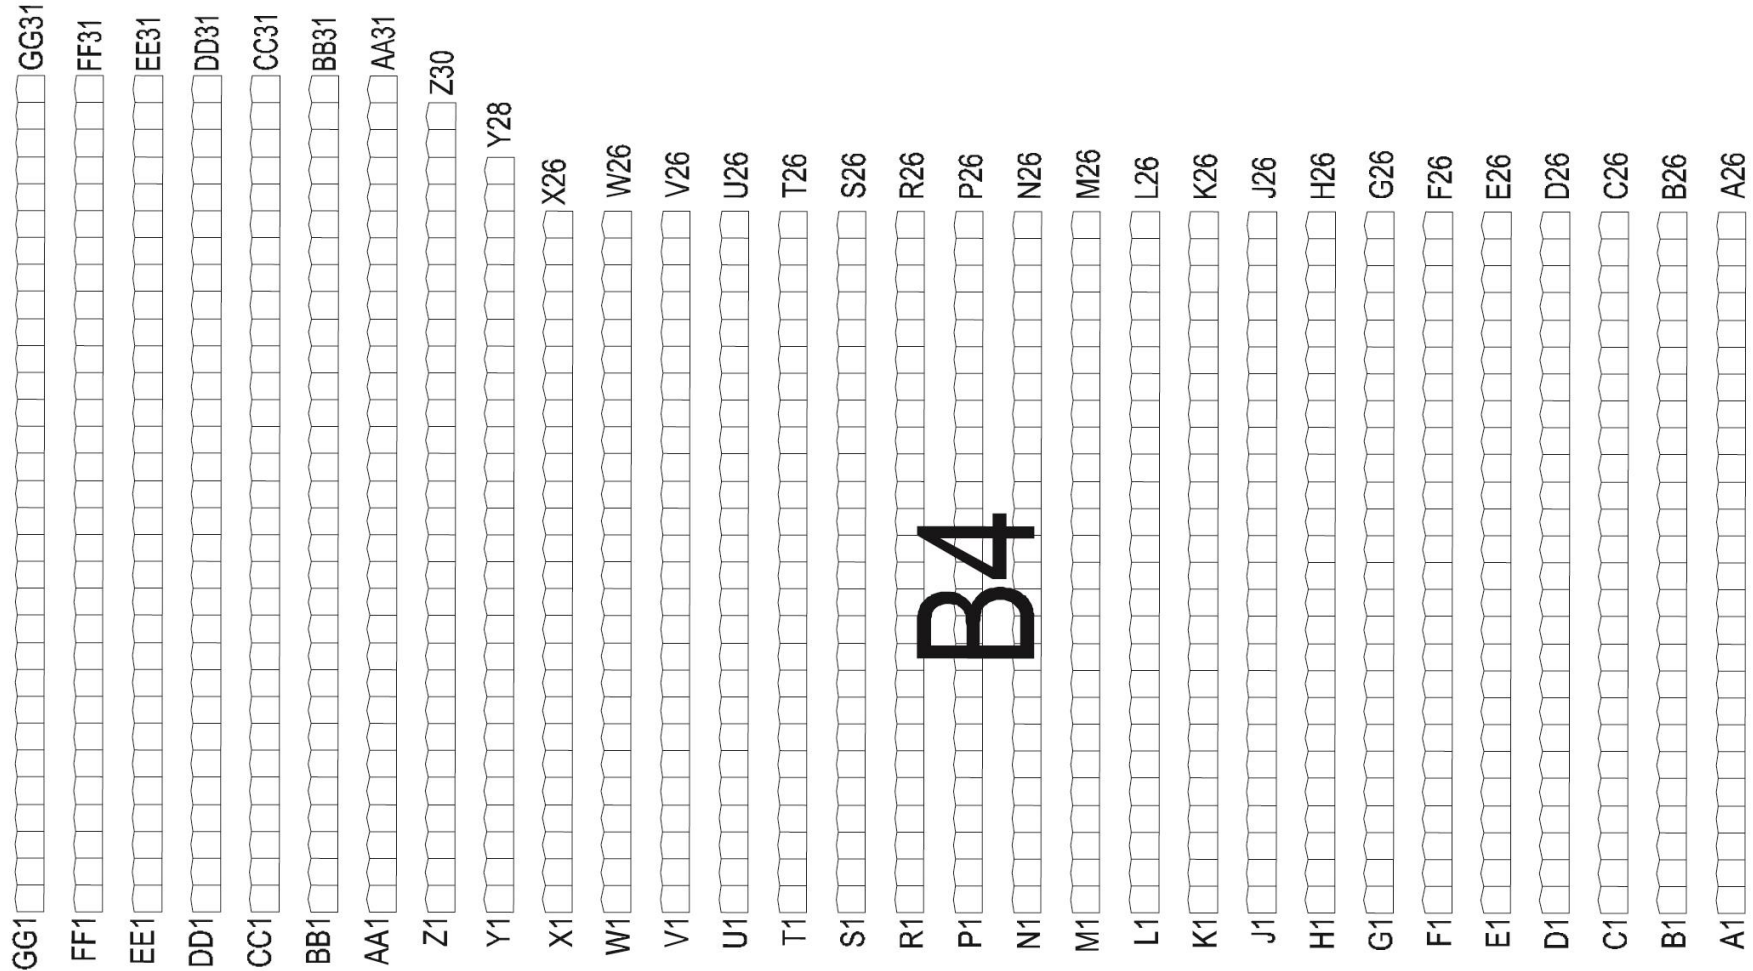

PATERSONS

STADIUM

*Seating charts reflect the general layout for the venue at this time. For some events, the layout and specific seat locations may vary without notice.

PATERSONS

STADIUM

*Seating charts reflect the general layout for the venue at this time. For some events, the layout and specific seat locations may vary without notice.