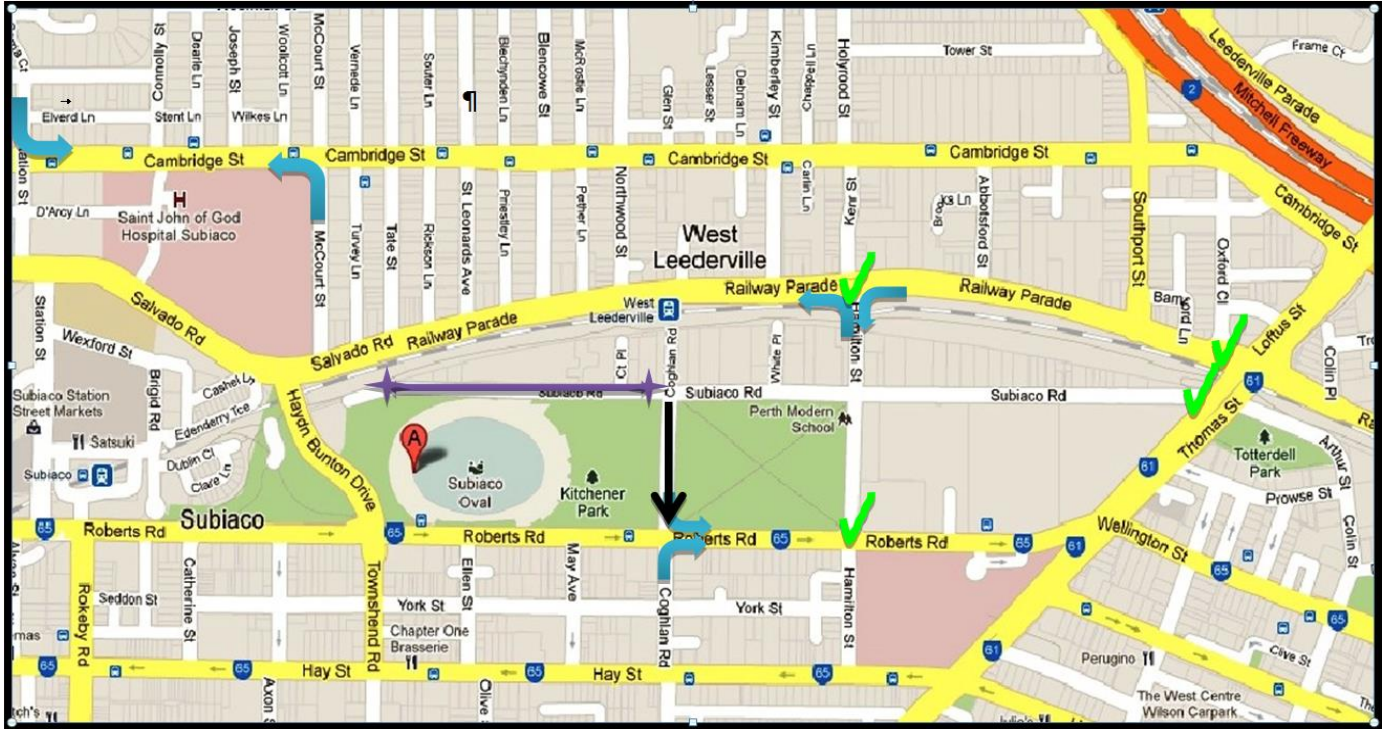

Pre Match Road Closure